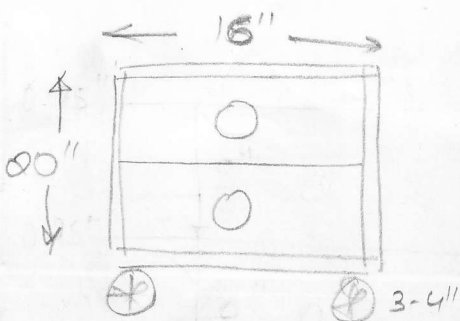

RIGHT NICHE

DEPTH: 15.5"

NO WHITE LAMINATE

STUDY TABLE

DRAWER

BED