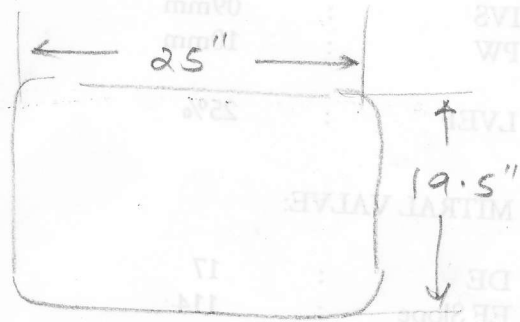

RIGHT NICHE

DEPTH: 15.5"

NO WHITE LAMINATE

STUDY TABLE

DRAWER

BED