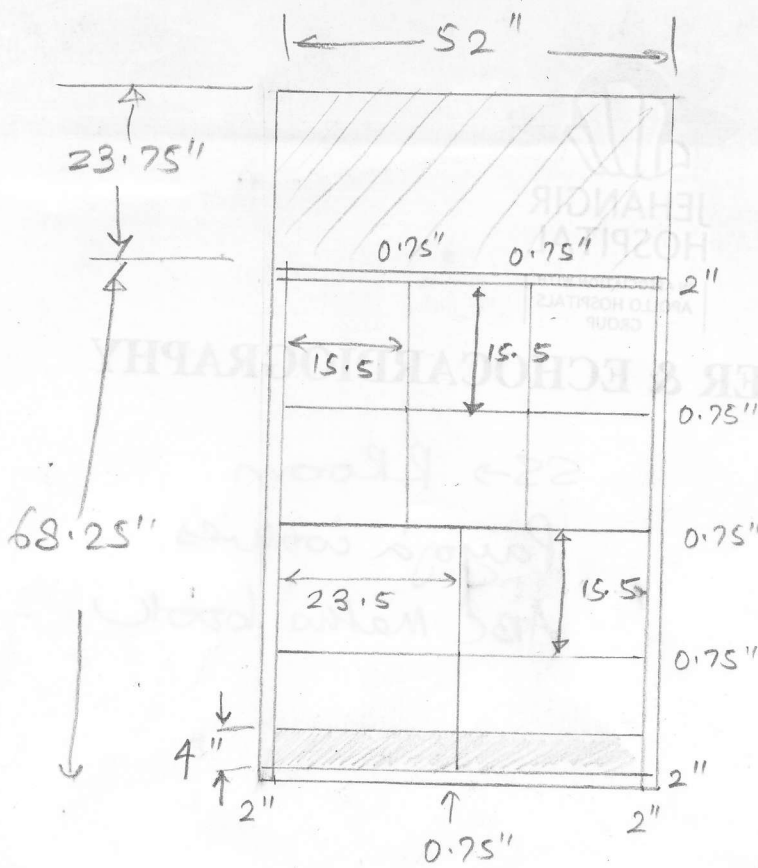

RIGHT NICHE

DEPTH: 15.5"

NO WHITE LAMINATE

STUDY TABLE

DRAWER

BED