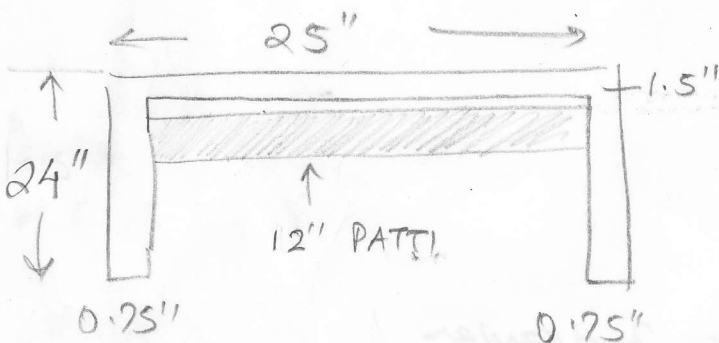

RIGHT NICHE

DEPTH: 15.5"

NO WHITE LAMINATE

STUDY TABLE

DRAWER

BED